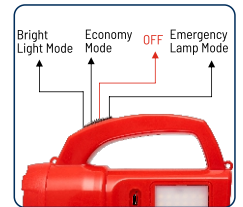

Switch Operation

JOSH

- **1200 mAh** Li-ion battery, for long duration of light.
- **3 W** High Power SMD LED for Long Spot Light.
- Dual Lighting Modes: Front Light (2.5 Hrs) & Side Light (5 Hrs).
- USB type-C Charging Input, battery recharges in 3-4 hours
- Nylon belt povided for easy handling
- Overcharging and Over discharge protection for safety of battery.