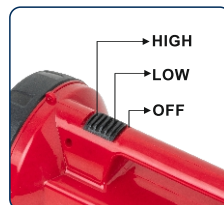

Switch Operation