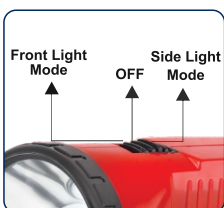

80mm(D)*170mm(L)*80mm(H)

Switch Operation