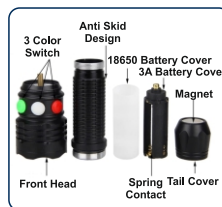

Accessories