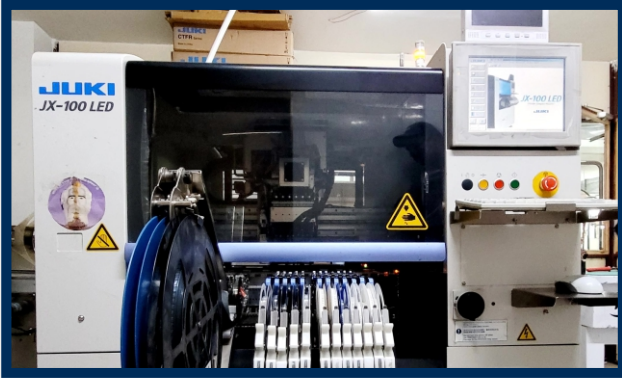

We are proud of having one of the best facilities in the country starting from the product design till the manufacturing stage.

Following is the list of the in house facilities:

- Well equipped R&D Lab
- 3D CAD workstation
- Modern tool room for plastic moulds & sheet metal dies
- Semi Automatic Screen Printer
- SMD Placement machine(JUKI JX-100 LED)
- Wave Soldering Machine
- Fully Automatic plastic injection moulding machines
- Power presses with auto feeding mechanism
- Automatic battery testing machine
- Vacuum metalizing plant
- Assembly Lines
- Quality testing Lab
- Laser Marking machine
- Wire stripping & twisting machine
- Terminal spot welding machine