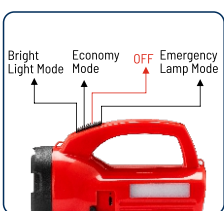

120mm(D)*190mm(L)*125mm(H)

6V SLA Battery

SMPS Charging

Dual Lighting Mode

TIGOR

USB Type-C

80mm(D)*165mm(L)*105mm(H)

- **2200 mAh** Li-ion battery, for long duration of light.
- **5 W** High Power SMD LED for Long Spot Light.
- 3 Lighting Modes: High power (5 Hrs), Power Saving (10-11 Hrs) & Emergency (11 Hrs).
- Emergency Lamp for reading, cooking and studying purpose.
- USB type-C Charging Input, battery recharges in 4-5 hrs.
- Overcharging and Over discharge protection for safety of battery.