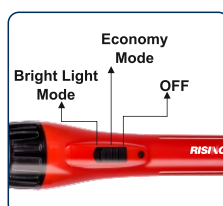

Switch Operation