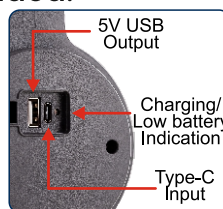

Power Bank & Charging function