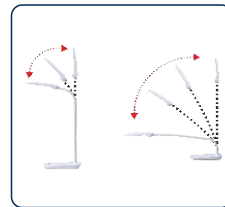

Flexible & Foldable Design