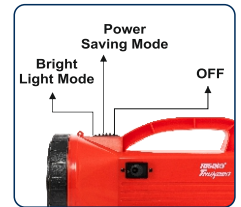

115mm(D)*210mm(L)*140mm(H)

Dual Sliding Switch

Strong DC Connector

Switch Operation

RANGER

120mm(D)*190mm(L)*125mm(H)

- **4000 mAh** Li-ion battery, for long duration of light.
- **5 W**, High Power SMD LED for Long Spot Light.
- DC Socket Input, battery recharges in 6-7 Hrs.
- 3 Lighting Modes: High power (6-7 Hrs), Power Saving (14-15 Hrs) & Emergency (14 Hrs) .
- Emergency Lamp for household uses.
- Overcharging and Over discharge protection for safety of battery.