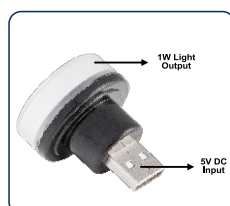

Input/Output