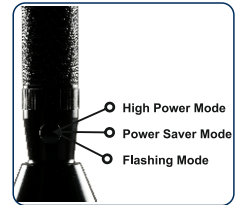

3 Lighting Modes

WRAL TRI-RGW