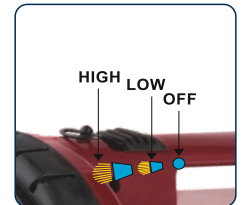

Dual Lighting Mode