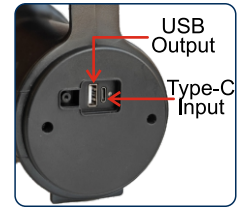

140mm(D)*225mm(L)*165mm(H)

Dual Switch

Emergency Side Light

Type-C Charging

TORNADO 150

NEW

140mm(D)*225mm(L)*165mm(H)

- **8800 mAh** Li-ion battery, for long duration of light.
- **15 W**, 5050 SMD LED for Long Spotlight.
- **Microcontroller** based Electronic Control Circuit.
- **6 Lighting Modes:** High power (7 Hrs), Mid Power (10-11 Hrs), Low Power (20 Hrs) & flashing Side Light- High & Low Lighting Modes
- USB Type- C Charging Input, battery recharges in 6-7 Hrs.
- Two separate switch for front & side LED
- Low battery early warning & charging LED indication provided.