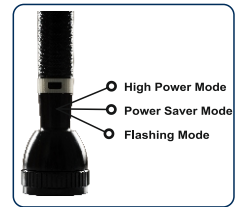

3 Lighting Modes

WRAL 2100

NEW

- **2000 mAh** Li-ion battery for long duration of light.
- **5 W** High Power 5050 SMD LED for Long Spotlight.
- 3 Lighting Mode: High Power (3-4 Hrs), Power Saver (7-8 Hrs) & Flashing.
- Aircraft grade Aluminium alloy body.
- Charging with SMPS Adapter, battery recharges in 3-4 Hrs.
- Night glow rubber ring for easy accessibility.
- Overcharging and Over discharge protection for safety of battery.