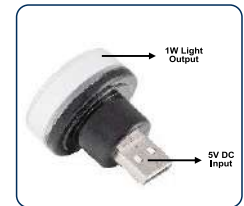

65mm(D)*70mm(L)*75mm(H)

Feather Touch Switch

Mobile Phone Holder

Pen Stand

PLUTO

NEW

- Multi-Purpose **5V** USB Lamp.
- **1W** SMD LED for bright white light.
- Continuous Lighting, plug into any USB Output Device.
- No need of charging, direct plug-in to use.
- Can be used with Torch, Power Bank & USB Charger, Computer etc.

32mm(D)*42mm(H)

Operated using Torch

Input/Output